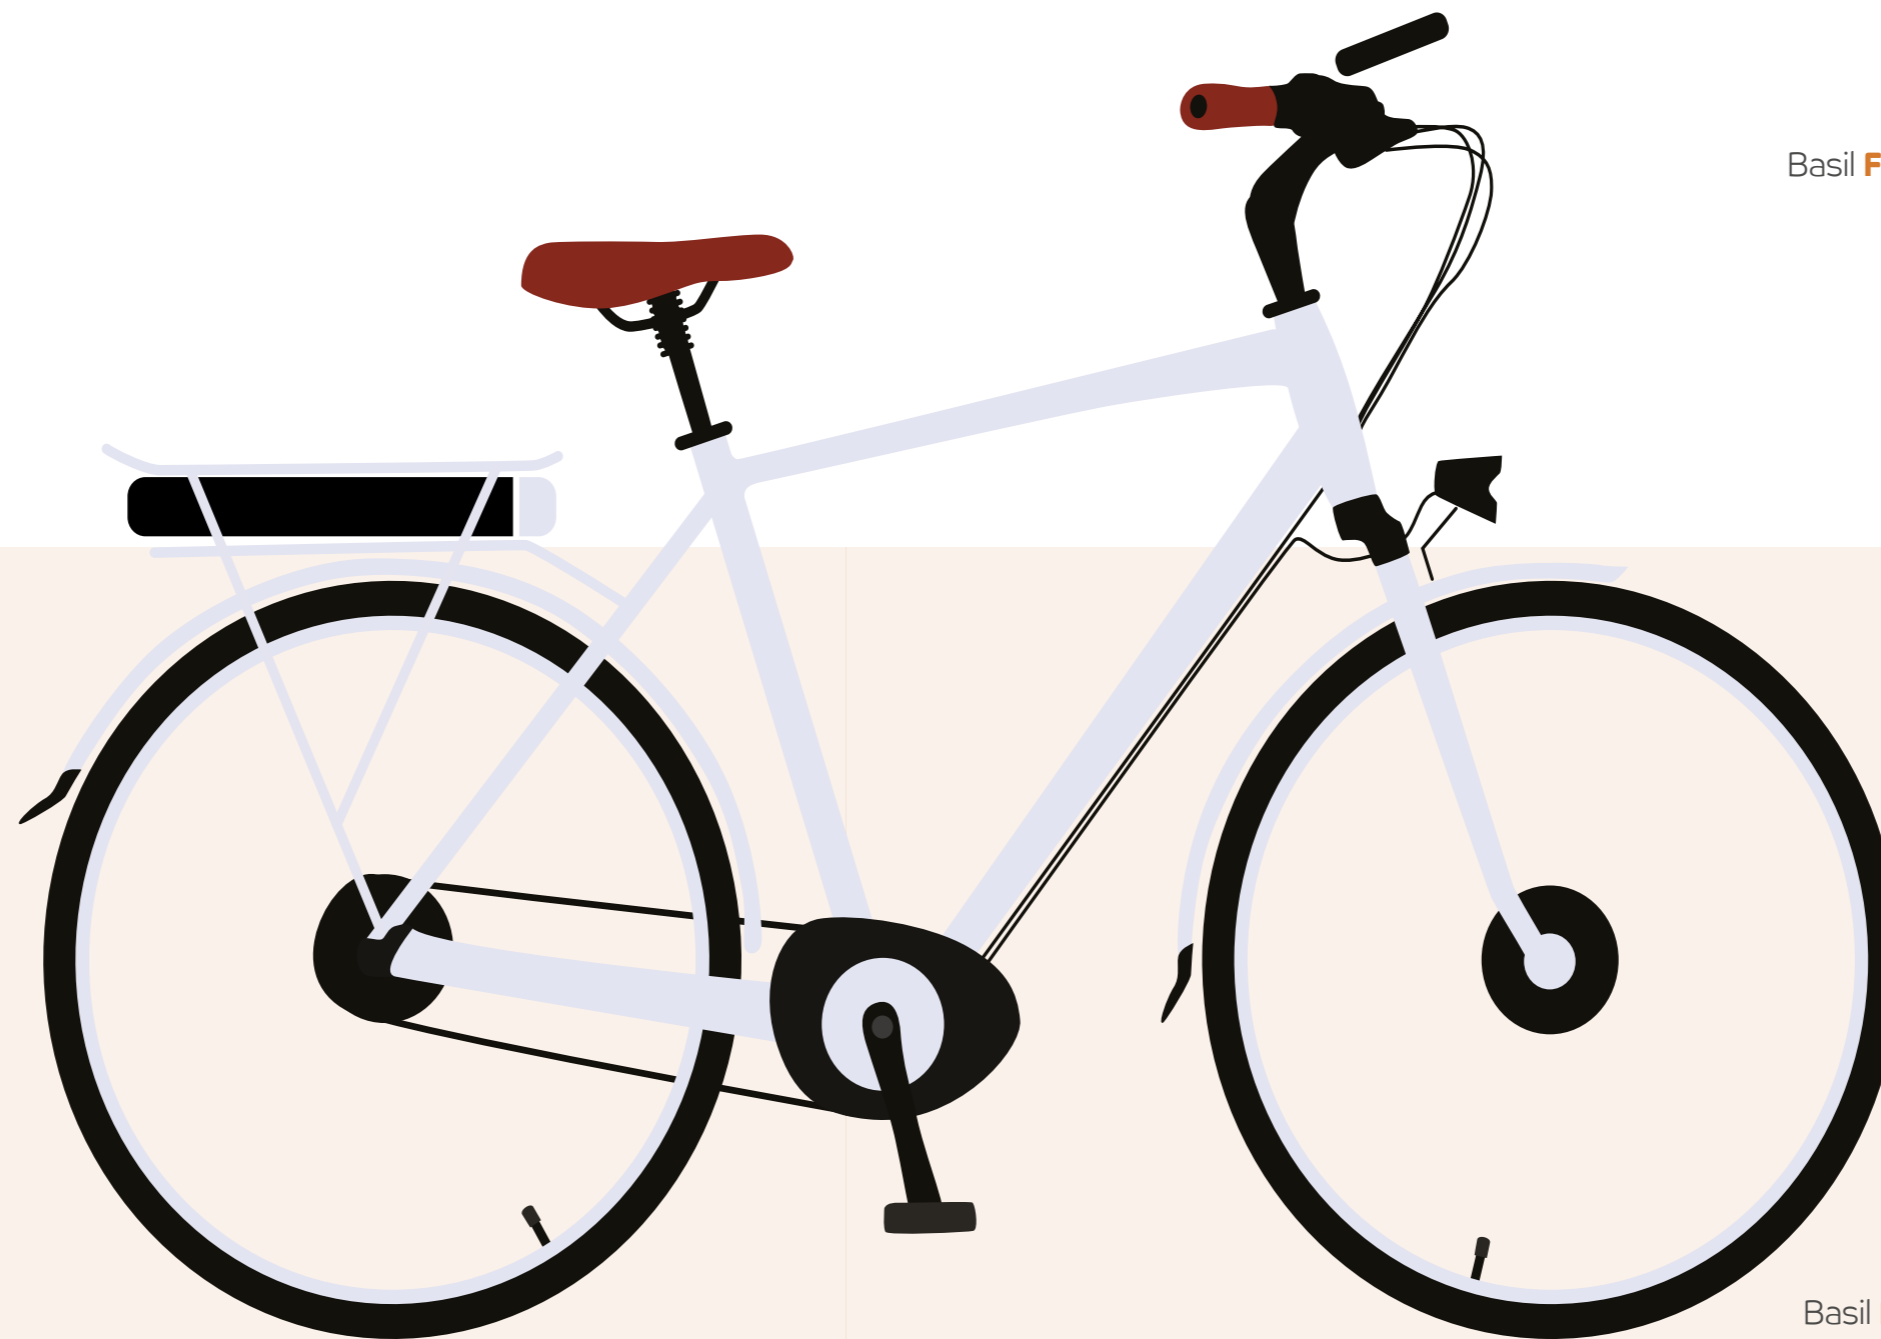

Removable

Basil **Clever system**

Basil **Multi system**

Basil **Universal bridge system**

Basil **DBS system**

Basil **Hook on system**

MIK **system**

Basil **systems** for steering wheel **front**

Basil Clever System

What makes it so clever? The Clever is one single system that can be used in **two ways**. The **removable option** works with a spring clamp. The **permanent system** works with an extra set of hooks that are included.