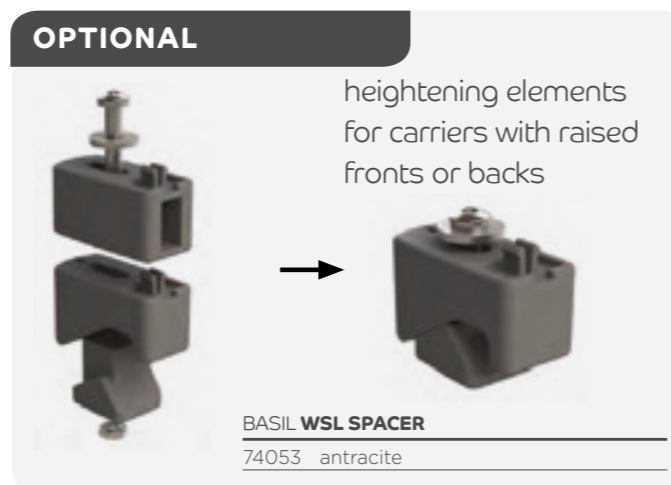

Fixed mounted

Basil **Fixed Mounted stem holder**

Removable

Basil **BasEasy stem holder**

Basil **BasEasy Luxe stem holder**

Basil **Ahead-stem holder KF**

Basil **KF Handlebar holder**

Basil WSL System

The patented WSL system ensures perfect mounting of our basket in a safe and stable manner. The system is universal, the **width and length can be adjusted**. It fits on to various diameters of luggage carrier frames, and can be used in conjunction with batteries in the luggage carrier. **E-bike perfect!**