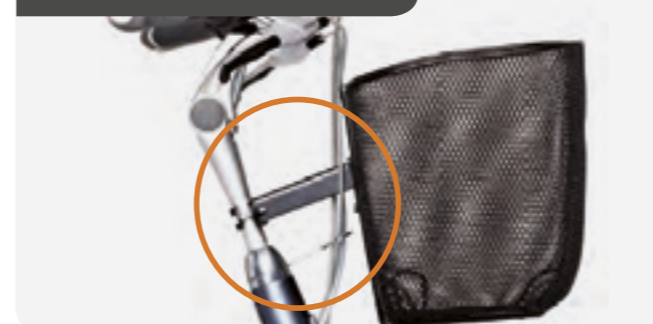

FIXED MOUNTED

The following baskets are compatible with the **Fixed Mounted Stem holder**:

10223 Bremen FM	black	11215 Bold Front FM	silver	19036 Bremen Rattan look FM	seagrass
11213 Bold Front FM	black	19035 Bremen Rattan look FM	nature brown		

Basil has developed a variety of holders for **safely and securely mounting** removable bags and baskets on the handlebar.