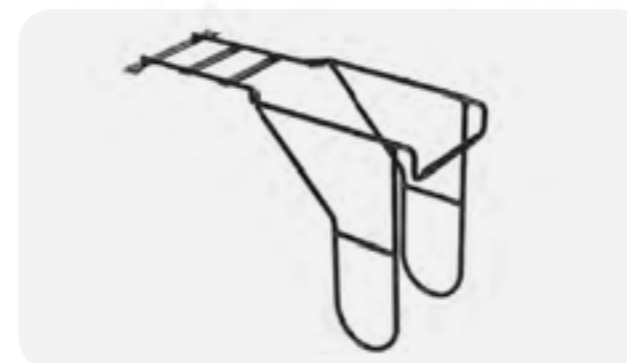

Basil Clever System

What makes it so clever? The Clever is one single system that can be used in **two ways**. The **removable option** works with a spring clamp. The **permanent system** works with an extra set of hooks that are included.

Basil Multi system Baskets

Compatible with MIK, Racktime, i-Rack/Carrymore and Atran Vélo plates? Yes, they are! Basil has developed six baskets with compatible bottom design, that makes them suitable for MIK, Racktime, i-Rack/Carrymore and Atran Velo plates (sold separately). In combination with an adapter plate of these brands, you are able to quickly and easily remove your basket from your luggage carrier.

Basil Luggage Carrier Extender

Bicycles with a child's seat on the back don't have any room for bicycle bags. That problem has been consigned to history by the luggage carrier extender. Includes side supports for double bicycle bags and the option to attach a back light (50-80 mm).