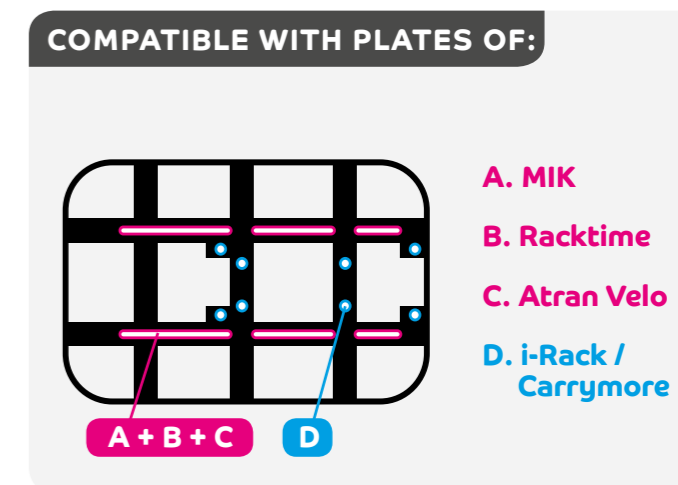

Basil Multi system Baskets

Compatible with MIK, Racktime, i-Rack/Carrymore and Atran Vélo plates? Yes, they are! Basil has developed six baskets with compatible bottom design, that makes them suitable for MIK, Racktime, i-Rack/Carrymore and Atran Velo plates (sold separately). In combination with an adapter plate of these brands, you are able to quickly and easily remove your basket from your luggage carrier.