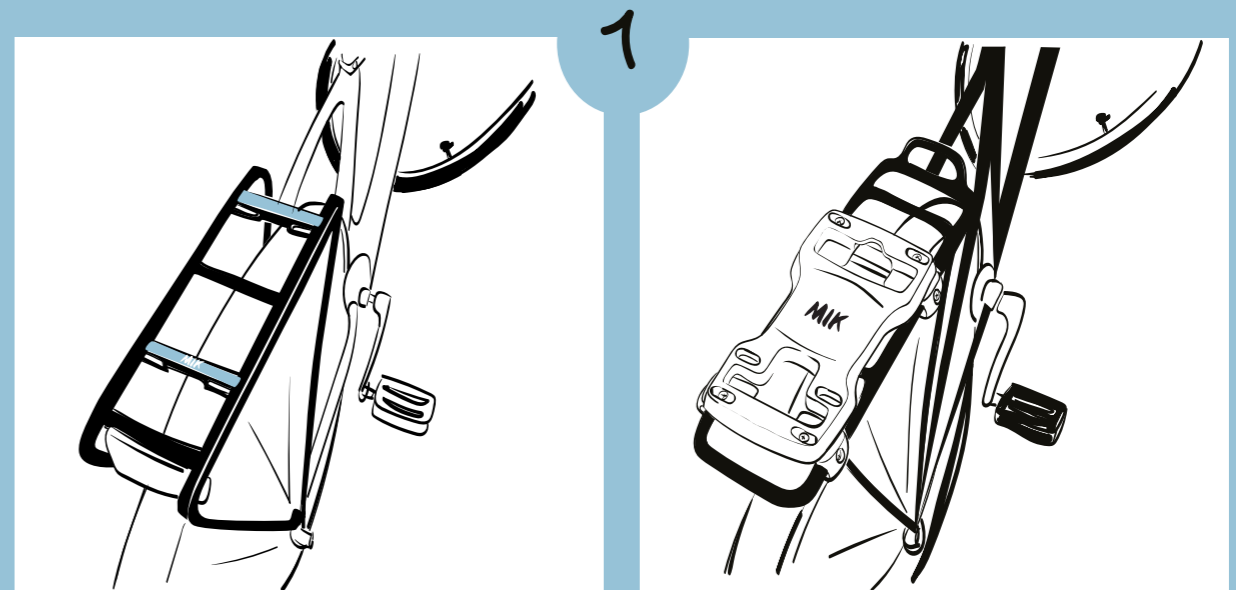

ACCESSORY + MIK = GO!

easy as 1, 2, 3...

MIK SYSTEM - PROFILES
integrated in luggage carrier

MIK SYSTEM - CARRIER PLATE
universal

1 Luggage carrier with
integrated MIK profiles

Carrier plate for carriers
(100-170 mm)
without integrated
MIK profiles

2 MIK adapter plate
(incl. MIK-stick)

MIK adapter plate
(incl. MIK-stick)

3 Bicycle accessory

Bicycle accessory