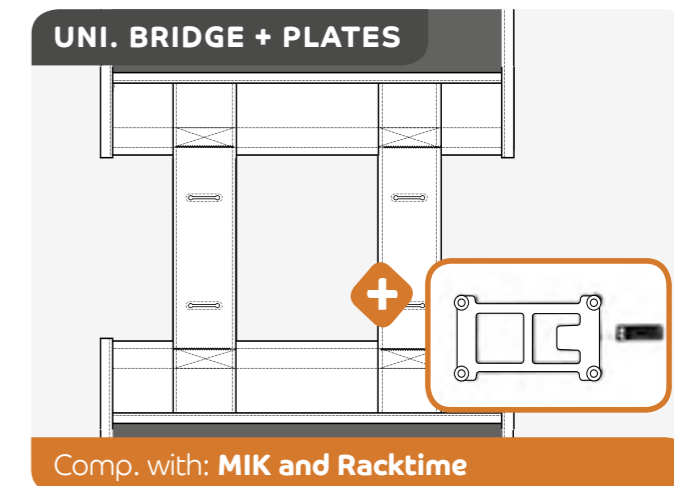

Basil **Universal Bridge system**

Basil has developed the Universal Bridge system, so you are able to **quickly and easily remove** your double bag or trunkbag from your luggage carrier. By means of **four openings** the Universal Bridge system is easy to install on your luggage carrier. This system is compatible with all luggage carriers including **e-bikes**, MIK and Racktime. It's all in the name: Universal!

You can mount with Universal bridge system in **two ways**:

1. 1 Classic mounting with four fixed mounted **straps**
2. 2 Compatible with and easy to install on MIK and Racktime **plates** (sold separately)

The following Basil double bags and trunkbags are equipped with an **Universal Bridge system**. You can recognise these bags by its icon:

17654 GO Double bag	solid black	17688 Magnolia Double bag	teal blue	17741 Urban Load Double bag	stormy grey/gold
17764 GO Double bag	grey meele	17689 Magnolia Double bag	pastel powders	17777 Forte Double bag	black/black
17659 Urban Dry Double bag	matt black	17690 Magnolia Double bag	blackberry	17778 Forte Double bag navy	blue/black
17796 Urban Dry Double bag	charcoal meele	17581 Sport Design Double bag	black	18010 Bohème Double bag	forest green
17663 Noir Double bag	midnight black	17743 Sport Design Double bag	graphite	18011 Bohème Double bag	indigo blue
17666 Miles Double bag	black slate	17738 Urban Load Double bag	black/black	18012 Bohème Double bag	fig red
17751 Miles Double bag	black lime	17739 Urban Load Double bag	black reflective/white	18013 Bohème Double bag	charcoal
17687 Magnolia Double bag	poppy red	17740 Urban Load Double bag	chinois green/white	18042 Discovery 365D Double bag M	black meele

Basil **Additional handle**

When function meets style: the Basil Additional handle. This accessory completes your double bag. It is made of durable material. And with the Additional handle the installation, removal and carry of your double bag was never so easy.